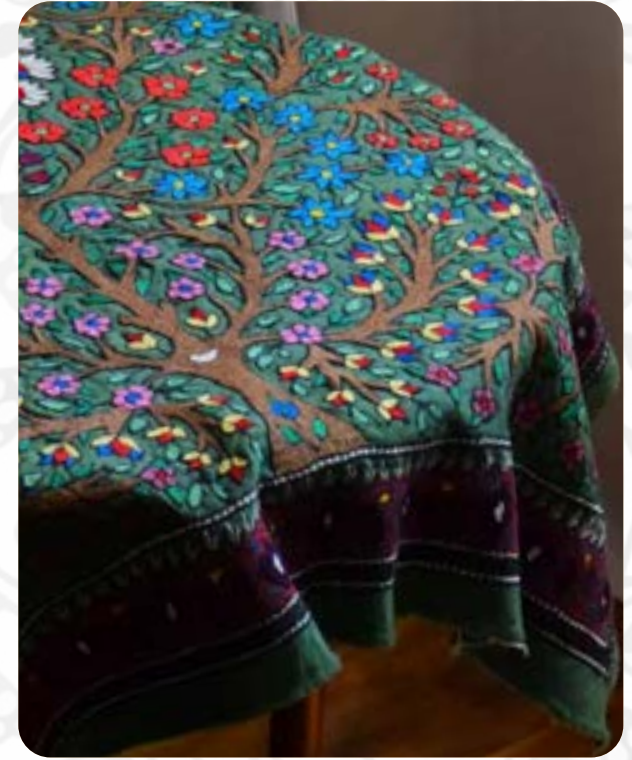

# Patteh

Iranian needlework

Iranian Pateh is a stunning form of traditional needlework originating from the Kerman province in Iran.

It primarily involves hand embroidery on large shawls called «Ariz,» made from hand-dyed spring wool in rich, earthy tones like deep red and burnt orange.

# Tablecloth

Pattern: Shamsheh

Dimensions: 90 x 90 cm

Background Color: Red

Material: Wool

Pattern: Shamsheh

Dimensions: 90 x 90 cm

Background Color: White

Material: Wool

Pattern: Life Tree

Dimensions: 90 x 90 cm

Background Color: Green

Material: Wool

\* Make it yours with your preferred color, pattern, and size.

Curtain

Pattern: Life Tree

# Homeset

Pattern: Lachak Toranj  
Background Color: Red  
Material: Wool

Pattern: Lachak Toranj  
Background Color: Dark Blue  
Material: Wool

Pattern: Shamseh  
Background Color: Black  
Material: Wool